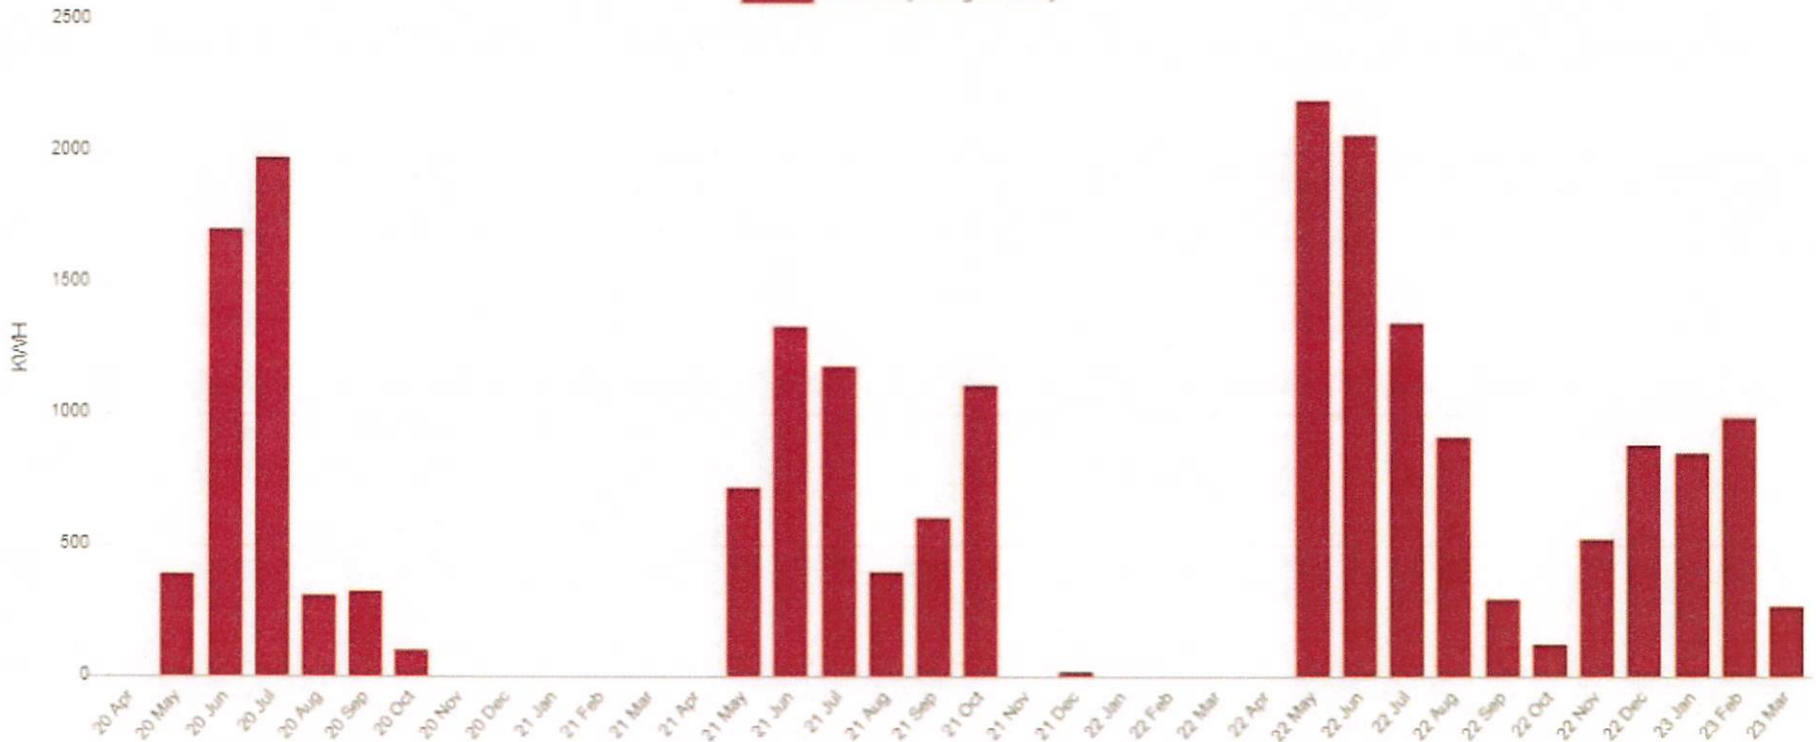

# Usage History

Property address: LOT 9B HOOK N HORN SUB, ENNIS, MT, 59729

Show usage for Electricity ▾

View Usage

Usage (kWh)

Cost (Dollars)

mm/dd/yyyy - mm/dd/yyyy

Electricity Usage History

Electricity Usage History